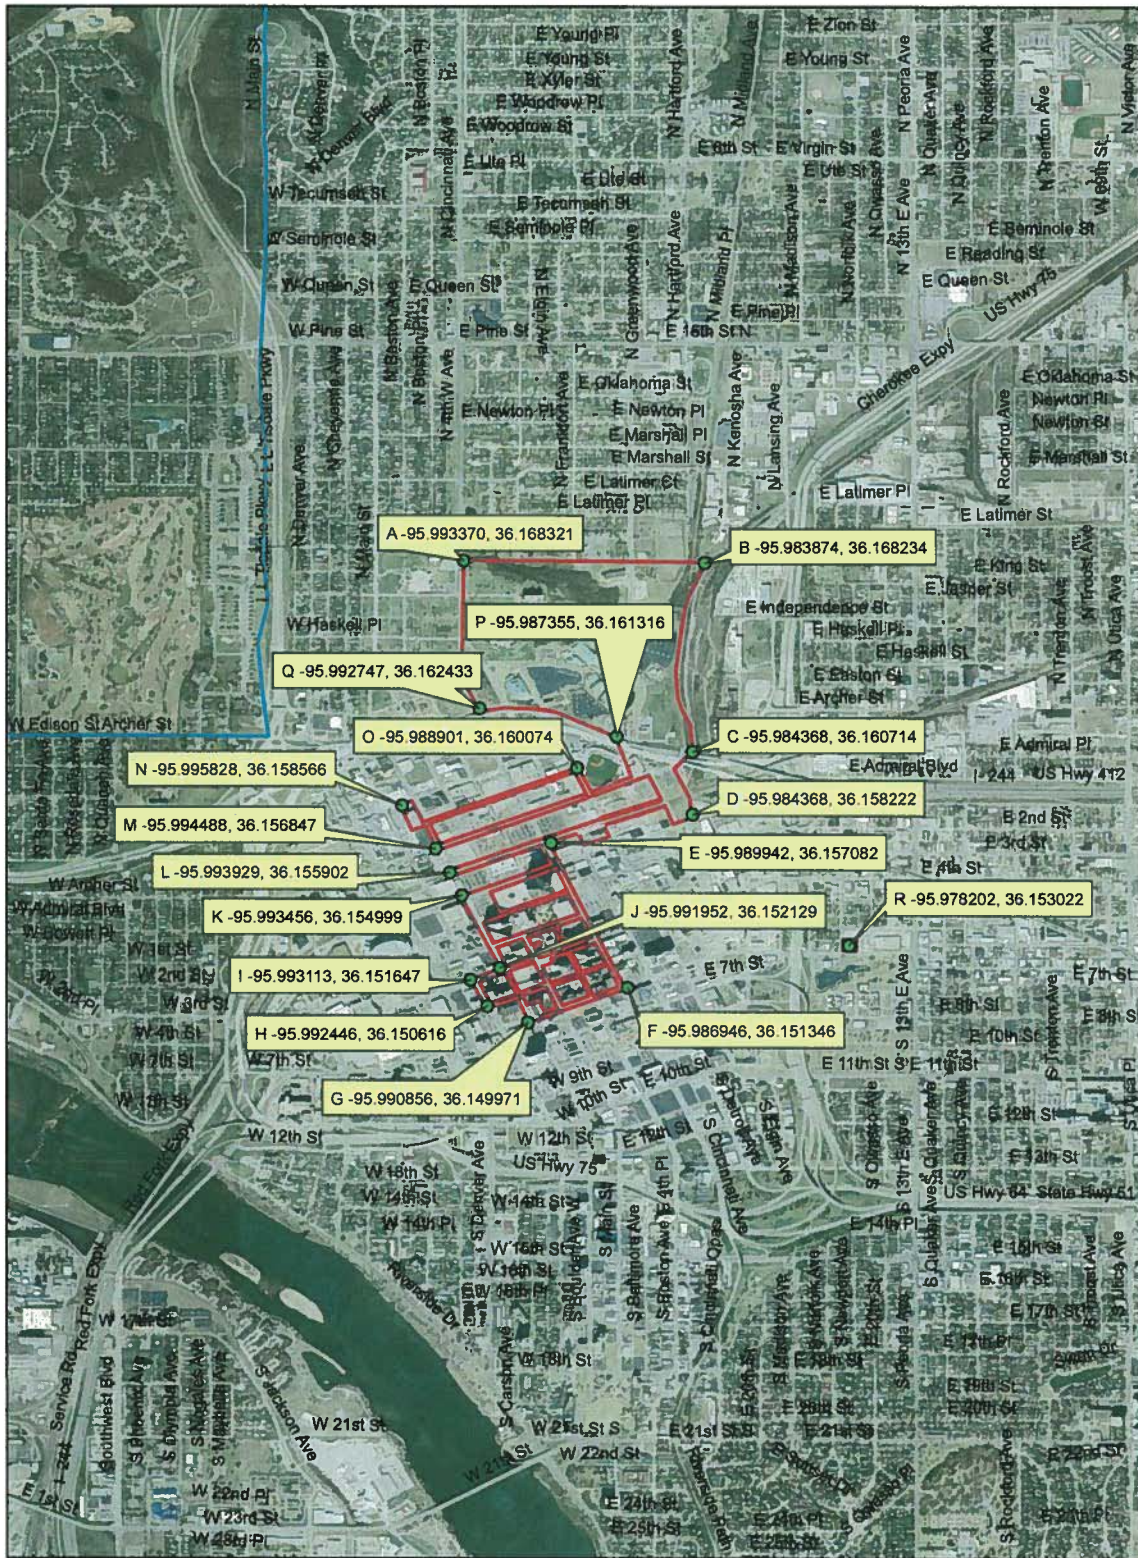

APPENDIX A Tulsa Race Riot of 1921, Tulsa, Tulsa County, Oklahoma

District Boundary

Map Source: OK/SHPO
Data Source: US Census Bureau, 2010 Tiger Lines
Wagoner County and Equivalent shapefiles
Retrieved April 20, 2012 from www.census.gov
Date of Production: June 27, 2012

Tulsa Race Riot of 1921, Tulsa, Tulsa County, Oklahoma

District Boundary

Map Source: OK/SHPO
 Data Source: US Census Bureau, 2010 Tiger Lines
 Wagoner County and Equivalent shapefiles
 Retrieved April 20, 2012 from www.census.gov
 Date of Production: June 27, 2012

Greenwood Historic District, Tulsa, Tulsa County, Oklahoma Photograph Map

Map Source: OK/SHPO
 Data Source: US Census Bureau, 2010 Tiger Lines
 Wagoner County and Equivalent shapefiles
 Retrieved April 20, 2012 from www.census.gov
 Date of Production: June 27, 2012

Greenwood Historic District, Tulsa, Tulsa County, Oklahoma

Latitude and Longitude

Map Source: OK/SHPO
Data Source: US Census Bureau, 2010 Tiger Lines
Wagoner County and Equivalent shapefiles
Retrieved April 20, 2012 from www.census.gov
Date of Production: April 20, 2012