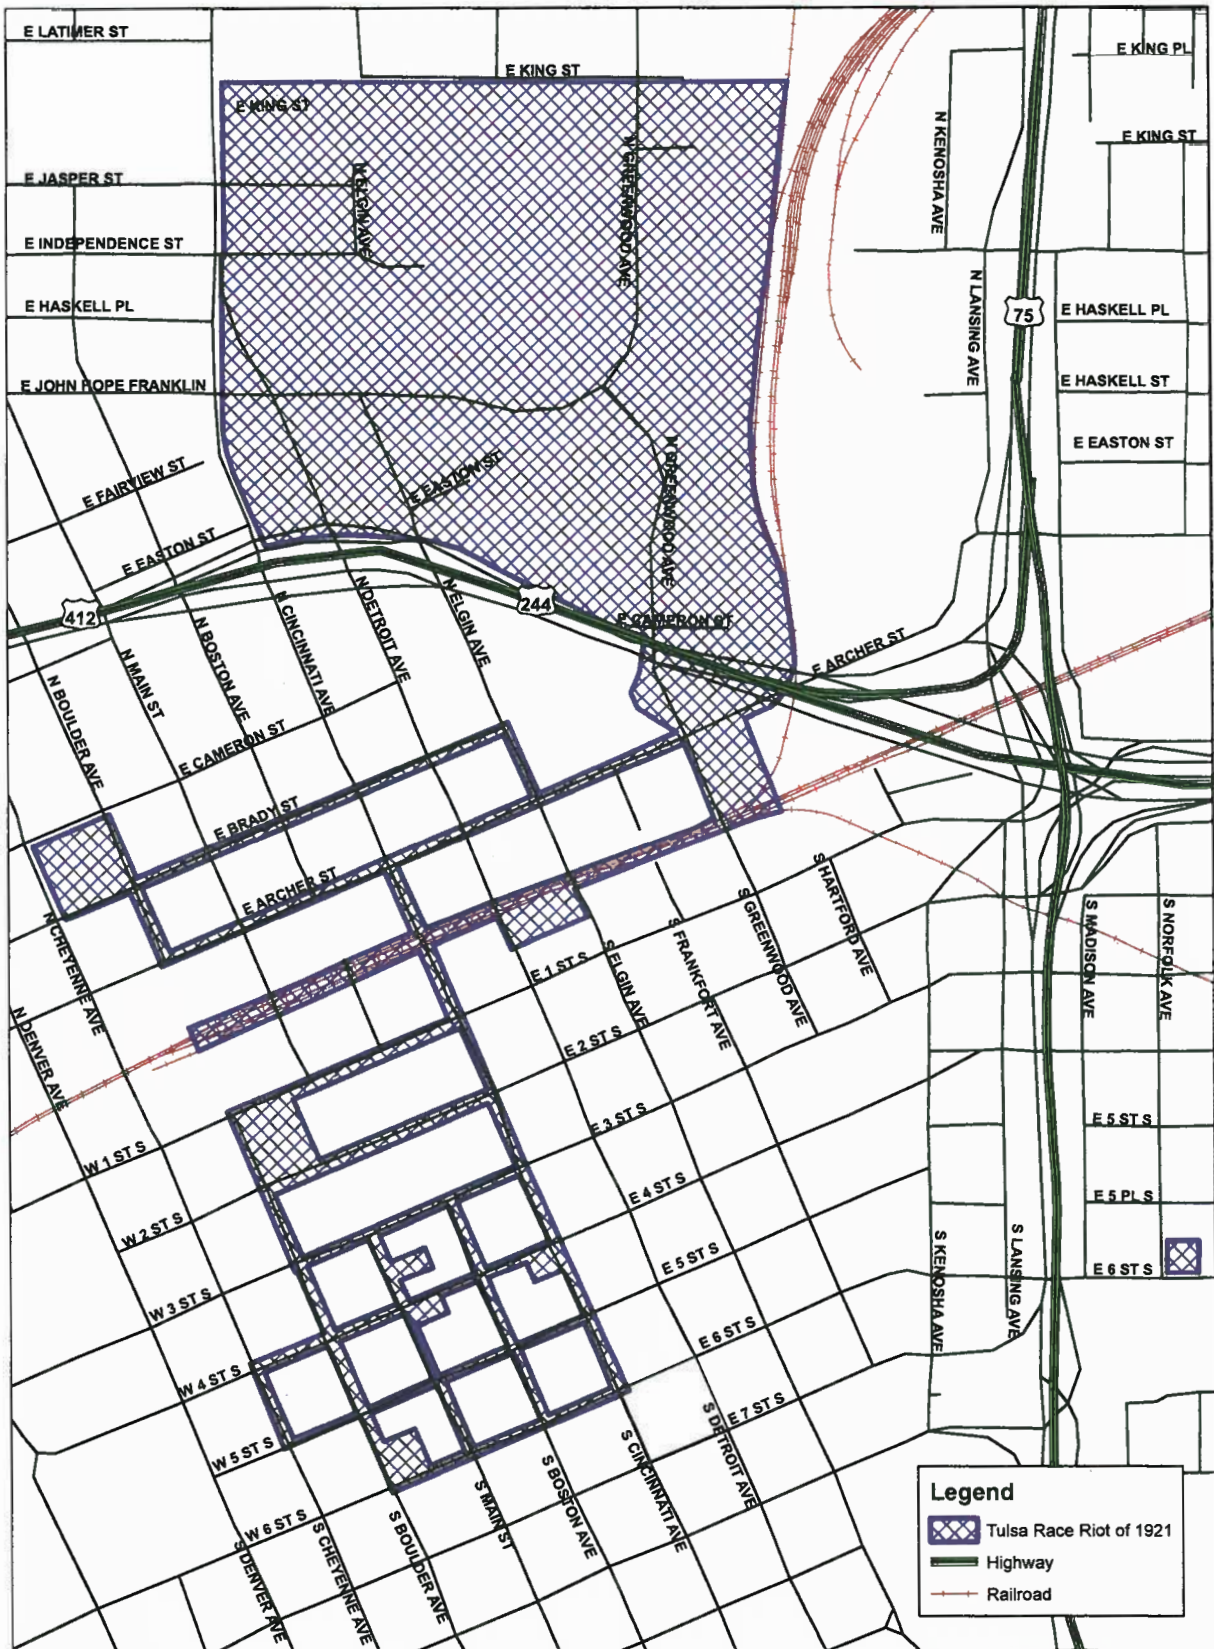

APPENDIX A Tulsa Race Riot of 1921, Tulsa, Tulsa County, Oklahoma

District Boundary

Map Source: OK/SHPO
Data Source: US Census Bureau, 2010 Tiger Lines
Wagoner County and Equivalent shapefiles
Retrieved April 20, 2012 from www.census.gov
Date of Production: June 27, 2012

Tulsa Race Riot of 1921, Tulsa, Tulsa County, Oklahoma

District Boundary

Map Source: OK/SHPO
 Data Source: US Census Bureau, 2010 Tiger Lines
 Wagoner County and Equivalent shapefiles
 Retrieved April 20, 2012 from www.census.gov
 Date of Production: June 27, 2012

Greenwood Historic District, Tulsa, Tulsa County, Oklahoma Photograph Map

Map Source: OK/SHPO
 Data Source: US Census Bureau, 2010 Tiger Lines
 Wagoner County and Equivalent shapefiles
 Retrieved April 20, 2012 from www.census.gov
 Date of Production: June 27, 2012

Greenwood Historic District, Tulsa, Tulsa County, Oklahoma

Latitude and Longitude

Map Source: OK/SHPO
Data Source: US Census Bureau, 2010 Tiger Lines
Wagoner County and Equivalent shapefiles
Retrieved April 20, 2012 from www.census.gov
Date of Production: April 20, 2012