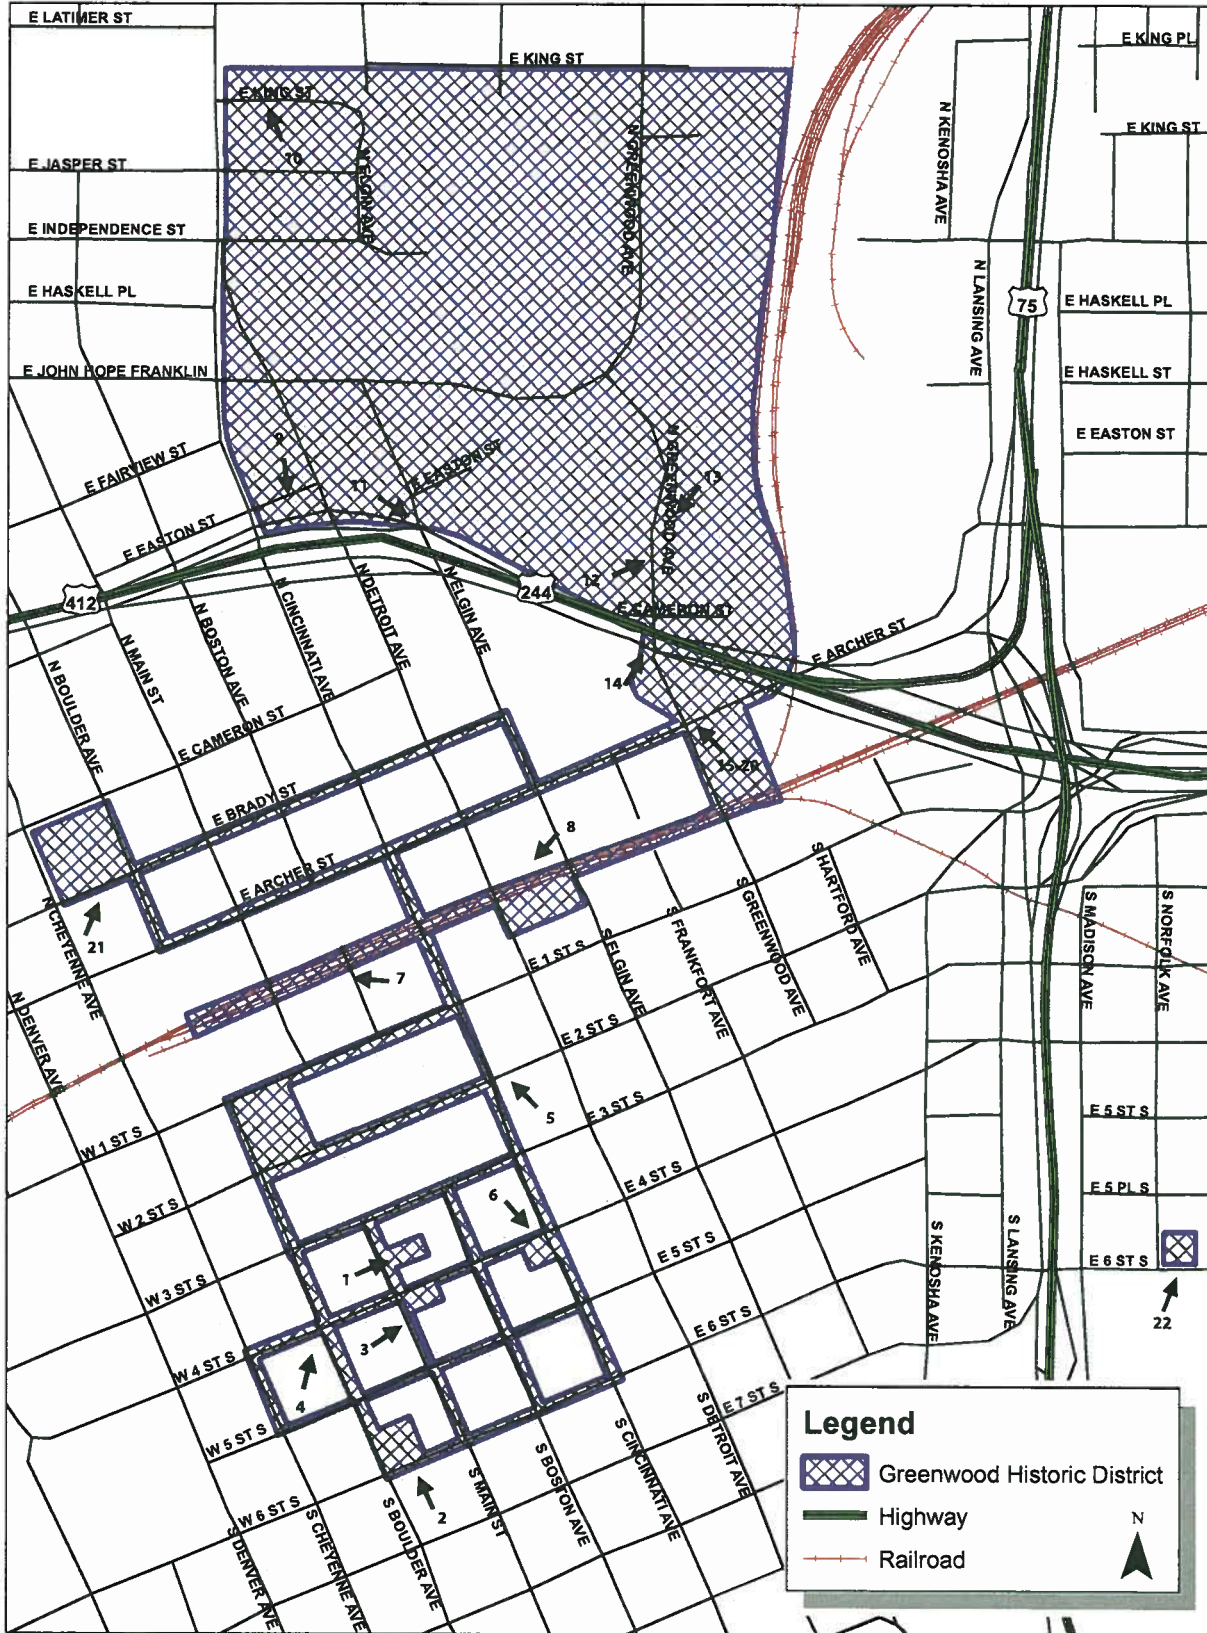

APPENDIX A Tulsa Race Riot of 1921, Tulsa, Tulsa County, Oklahoma

District Boundary

Map Source: OK/SHPO
Data Source: US Census Bureau, 2010 Tiger Lines
Wagoner County and Equivalent shapefiles
Retrieved April 20, 2012 from www.census.gov
Date of Production: June 27, 2012

Tulsa Race Riot of 1921, Tulsa, Tulsa County, Oklahoma

District Boundary

Map Source: OK/SHPO
 Data Source: US Census Bureau, 2010 Tiger Lines
 Wagoner County and Equivalent shapefiles
 Retrieved April 20, 2012 from www.census.gov
 Date of Production: June 27, 2012

Greenwood Historic District, Tulsa, Tulsa County, Oklahoma Photograph Map

Map Source: OK/SHPO
 Data Source: US Census Bureau, 2010 Tiger Lines
 Wagoner County and Equivalent shapefiles
 Retrieved April 20, 2012 from www.census.gov
 Date of Production: June 27, 2012

Greenwood Historic District, Tulsa, Tulsa County, Oklahoma

Latitude and Longitude

Map Source: OK/SHPO
Data Source: US Census Bureau, 2010 Tiger Lines
Wagoner County and Equivalent shapefiles
Retrieved April 20, 2012 from www.census.gov
Date of Production: April 20, 2012