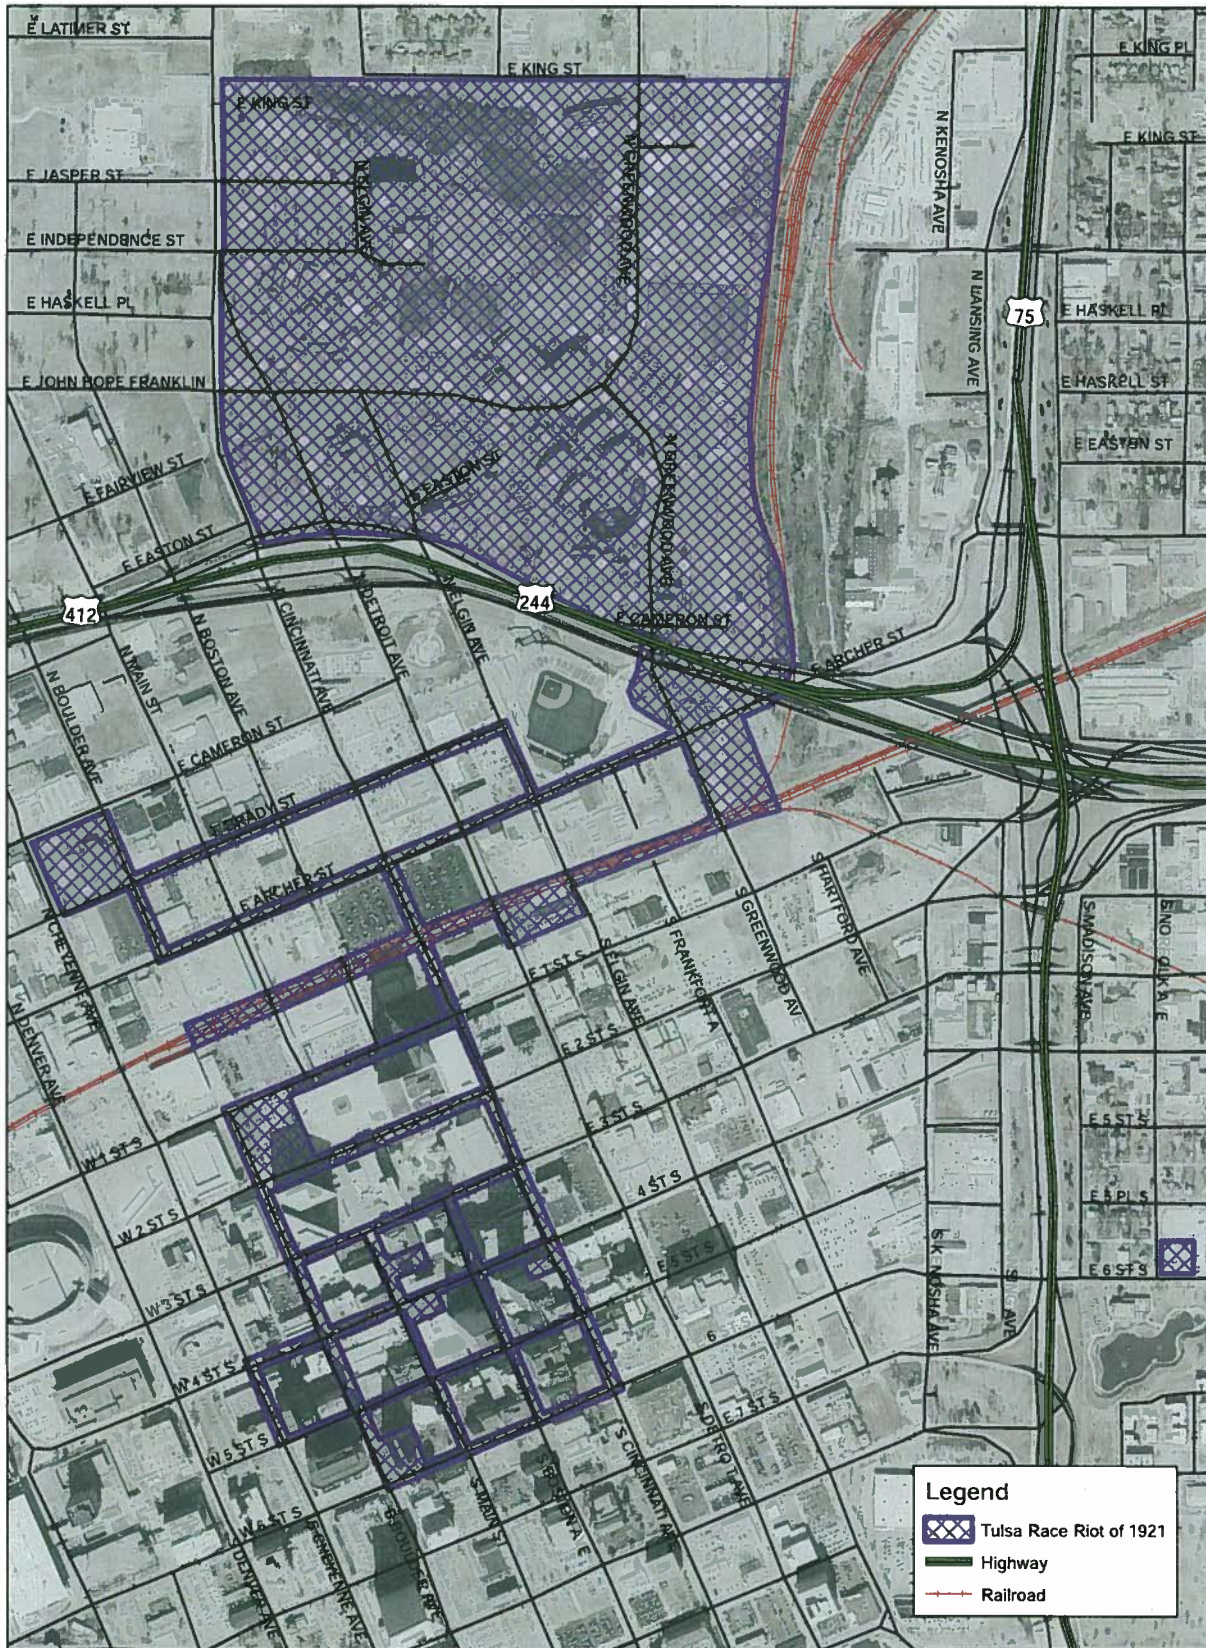

APPENDIX A Tulsa Race Riot of 1921, Tulsa, Tulsa County, Oklahoma

District Boundary

Map Source: OK/SHPO
Data Source: US Census Bureau, 2010 Tiger Lines
Wagoner County and Equivalent shapefiles
Retrieved April 20, 2012 from www.census.gov
Date of Production: June 27, 2012

Tulsa Race Riot of 1921, Tulsa, Tulsa County, Oklahoma

District Boundary

Map Source: OK/SHPO
 Data Source: US Census Bureau, 2010 Tiger Lines
 Wagoner County and Equivalent shapefiles
 Retrieved April 20, 2012 from www.census.gov
 Date of Production: June 27, 2012

Greenwood Historic District, Tulsa, Tulsa County, Oklahoma Photograph Map

Map Source: OK/SHPO
 Data Source: US Census Bureau, 2010 Tiger Lines
 Wagoner County and Equivalent shapefiles
 Retrieved April 20, 2012 from www.census.gov
 Date of Production: June 27, 2012

Greenwood Historic District, Tulsa, Tulsa County, Oklahoma

Latitude and Longitude

Map Source: OK/SHPO
Data Source: US Census Bureau, 2010 Tiger Lines
Wagoner County and Equivalent shapefiles
Retrieved April 20, 2012 from www.census.gov
Date of Production: April 20, 2012