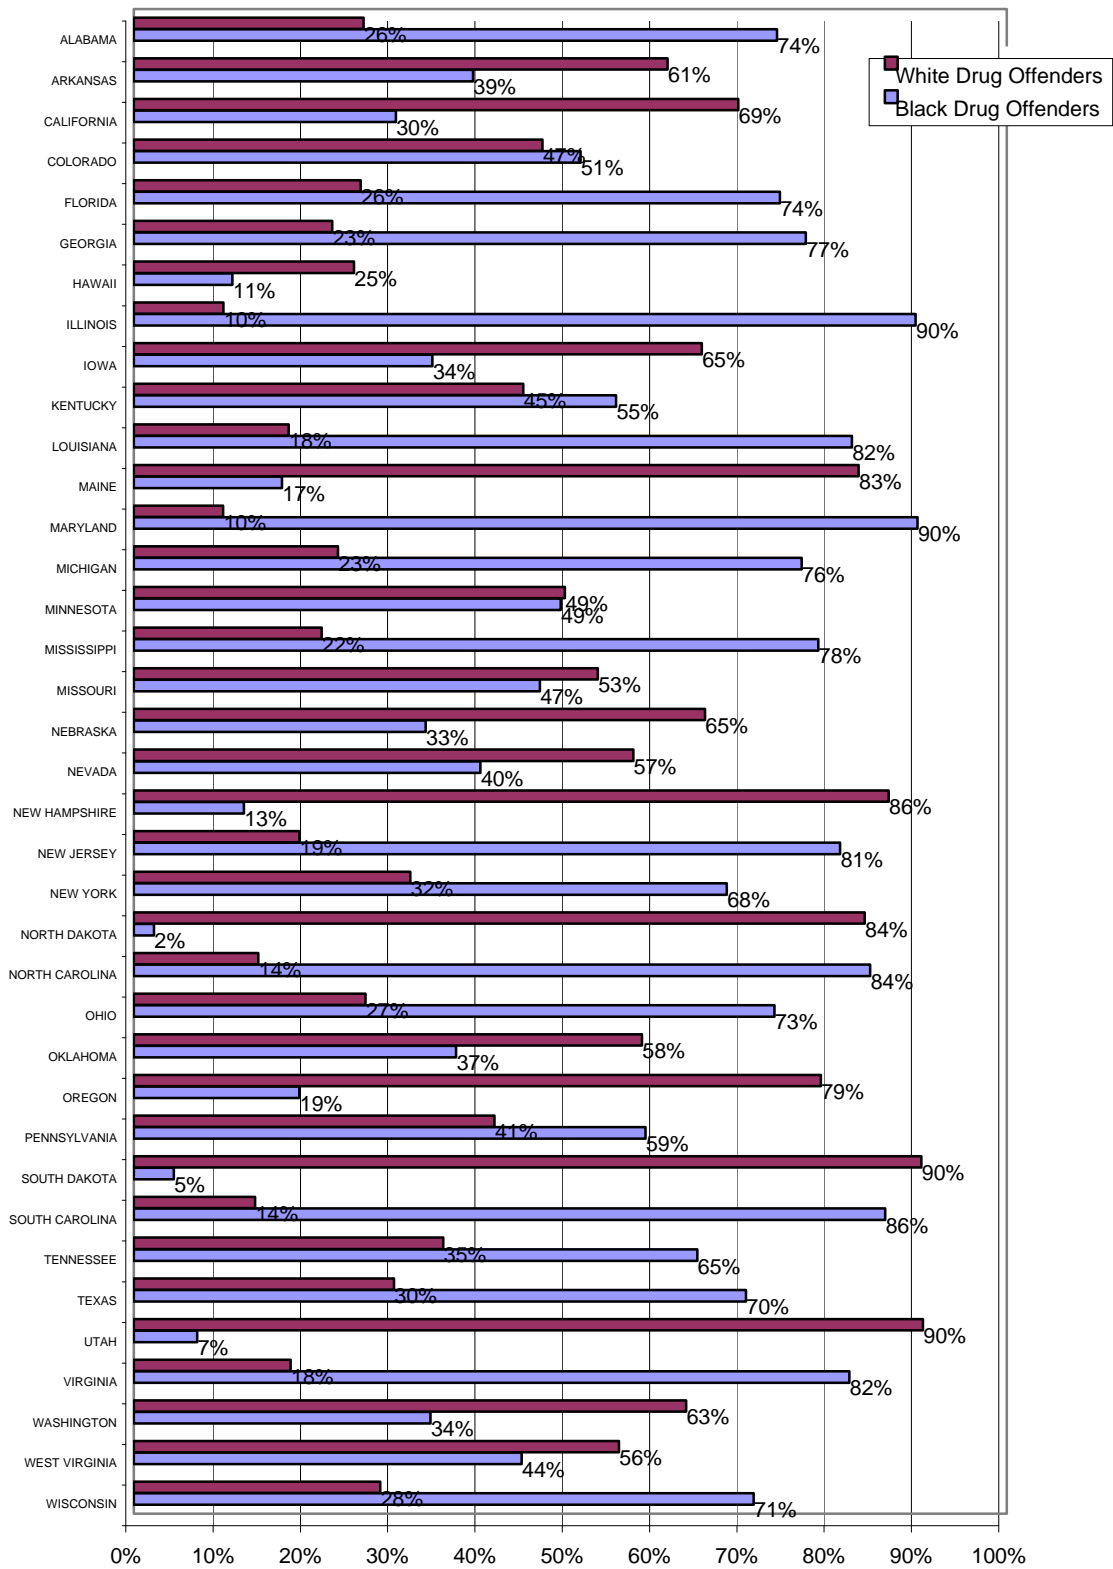

Fig. 7 Percentage of Drug Offenders Admitted to Prison by Race

Source: Calculated from National Corrections Reporting Program, 1996 data.