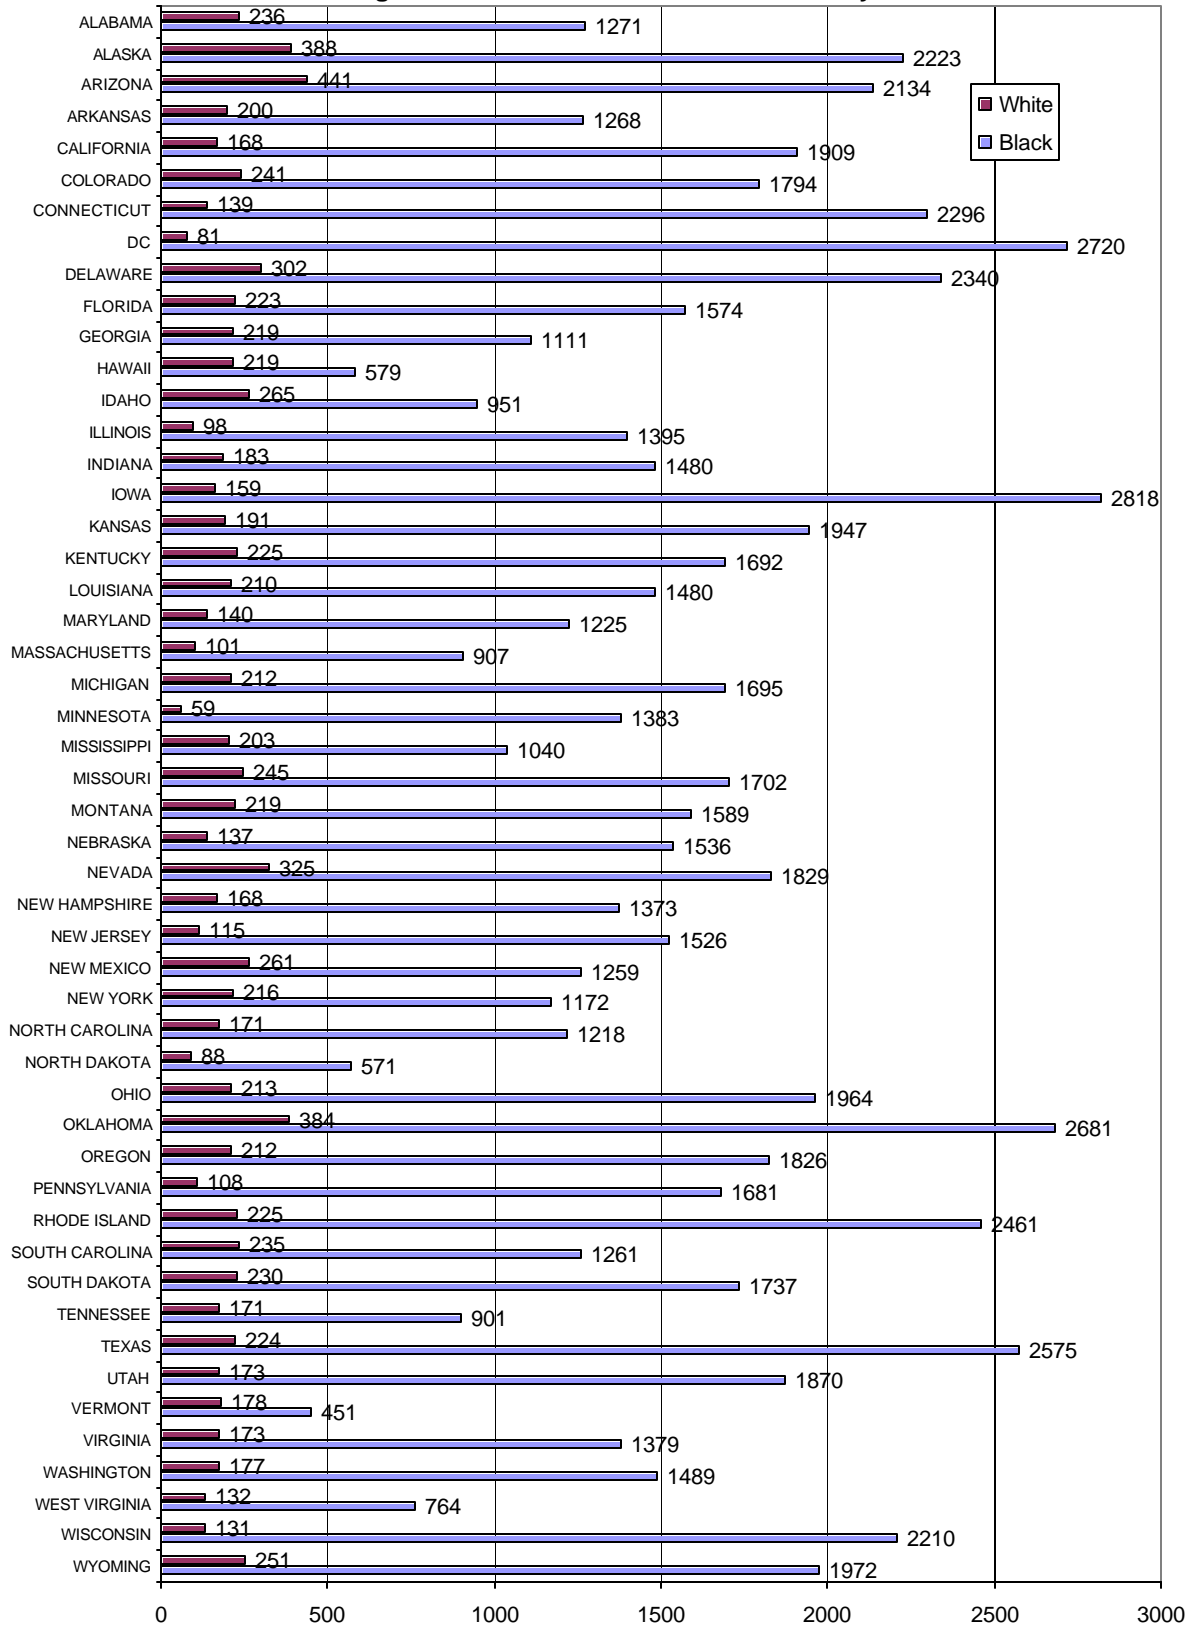

**Fig. 3 State Prison Incarceration Rates by Race**

Rates per 100,000 adult residents of each race.

Source: BJS, *Correctional Populations in the United States 1996* and Bureau of the Census data.