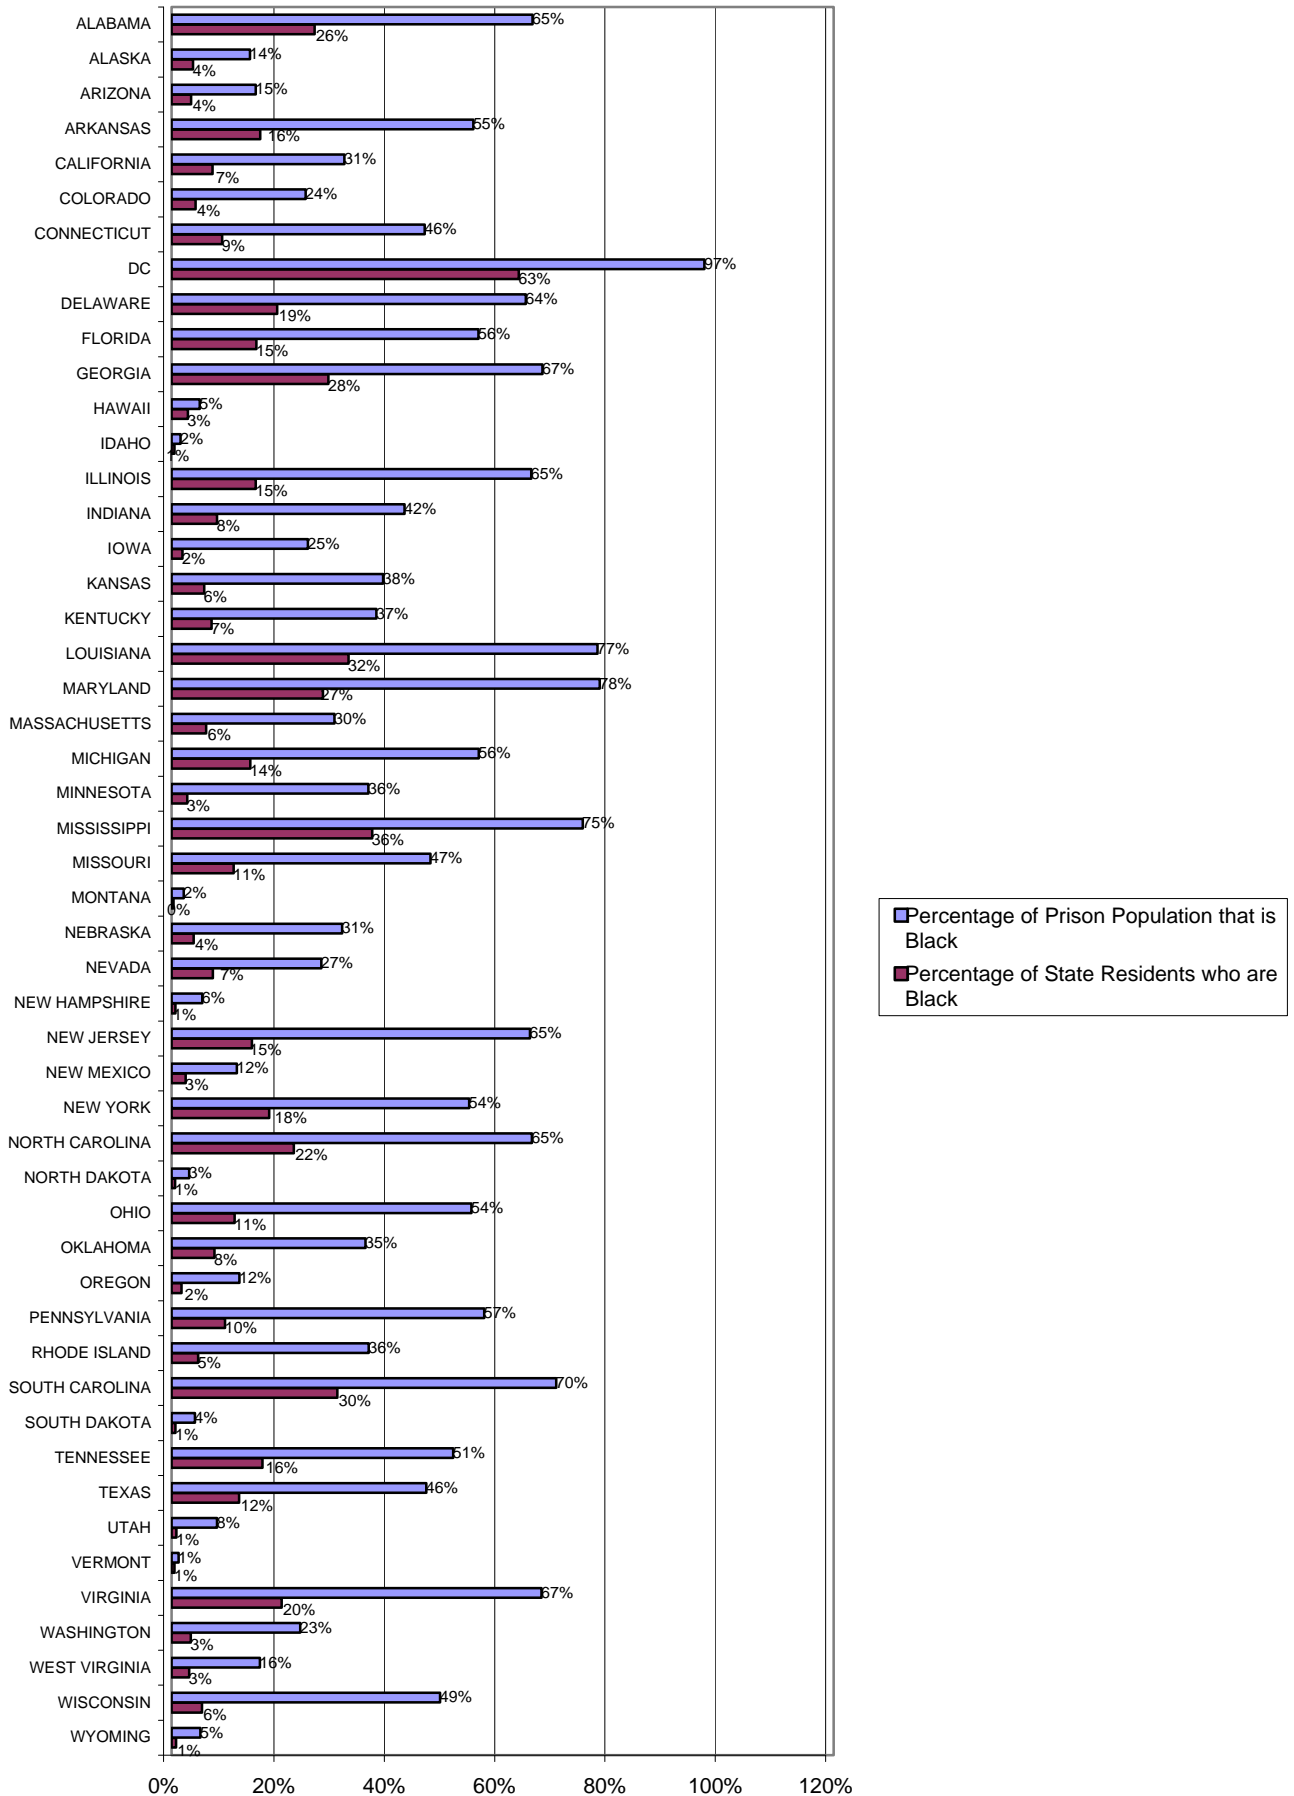

**Fig. 2 Proportion of Blacks Among State Residents and in Prison Population**

Source: Bureau of Justice Statistics, *Correctional Populations in the United States, 1996*, Table 5.6 and U.S. Census data.