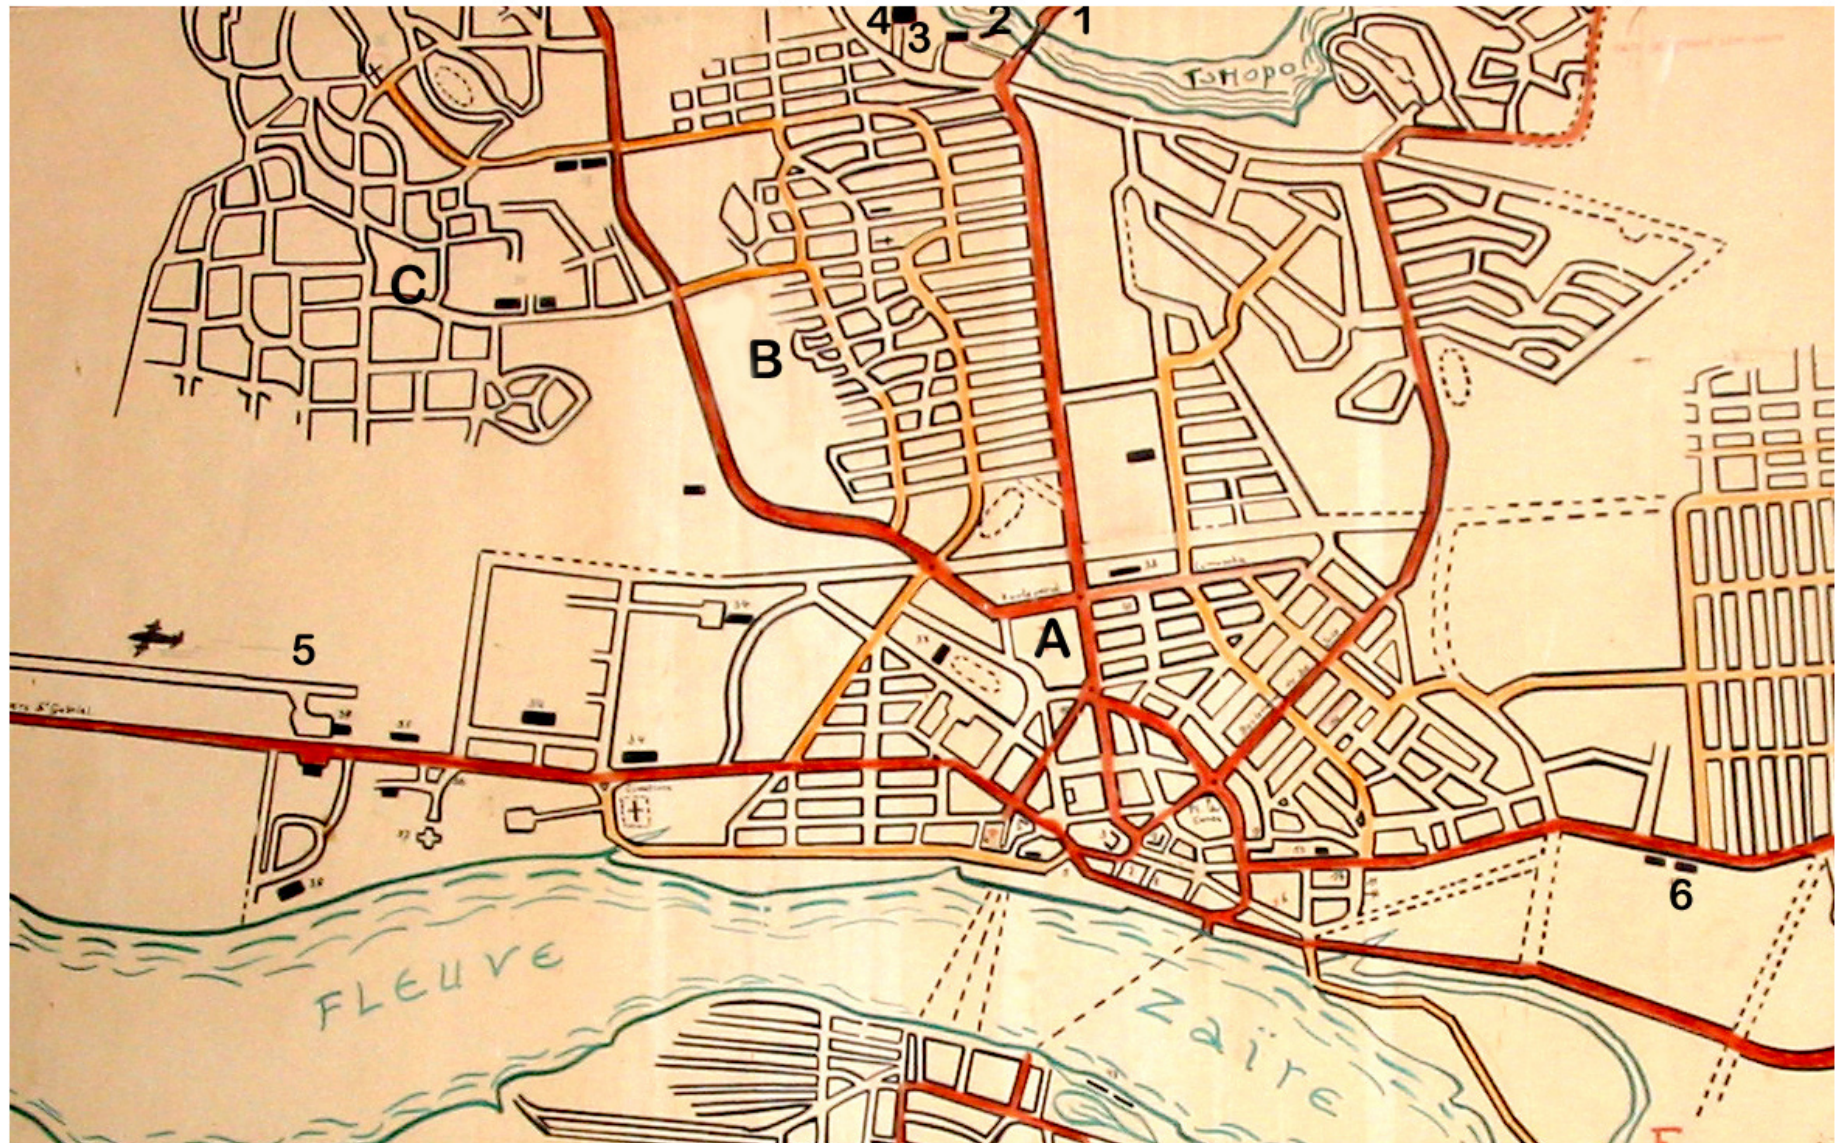

# Figure 1. LOCATION OF EVENTS DESCRIBED IN THIS REPORT

© 2002 Network of Human Rights and Civic Organizations of Christian Inspiration (Réseau d'Organisations des Droits Humains et d'Éducation Civique d'Inspiration Chrétienne)

## KEY:

- A Makiso Commune
- B Tshopo Commune
- C Mangobo Commune

- 1 Tshopo Bridge
- 2 Turbines
- 3 Thermal Station

- 4 UNIBRAS Brewery
- 5 Simi-Simi Airport
- 6 Camp Ketele