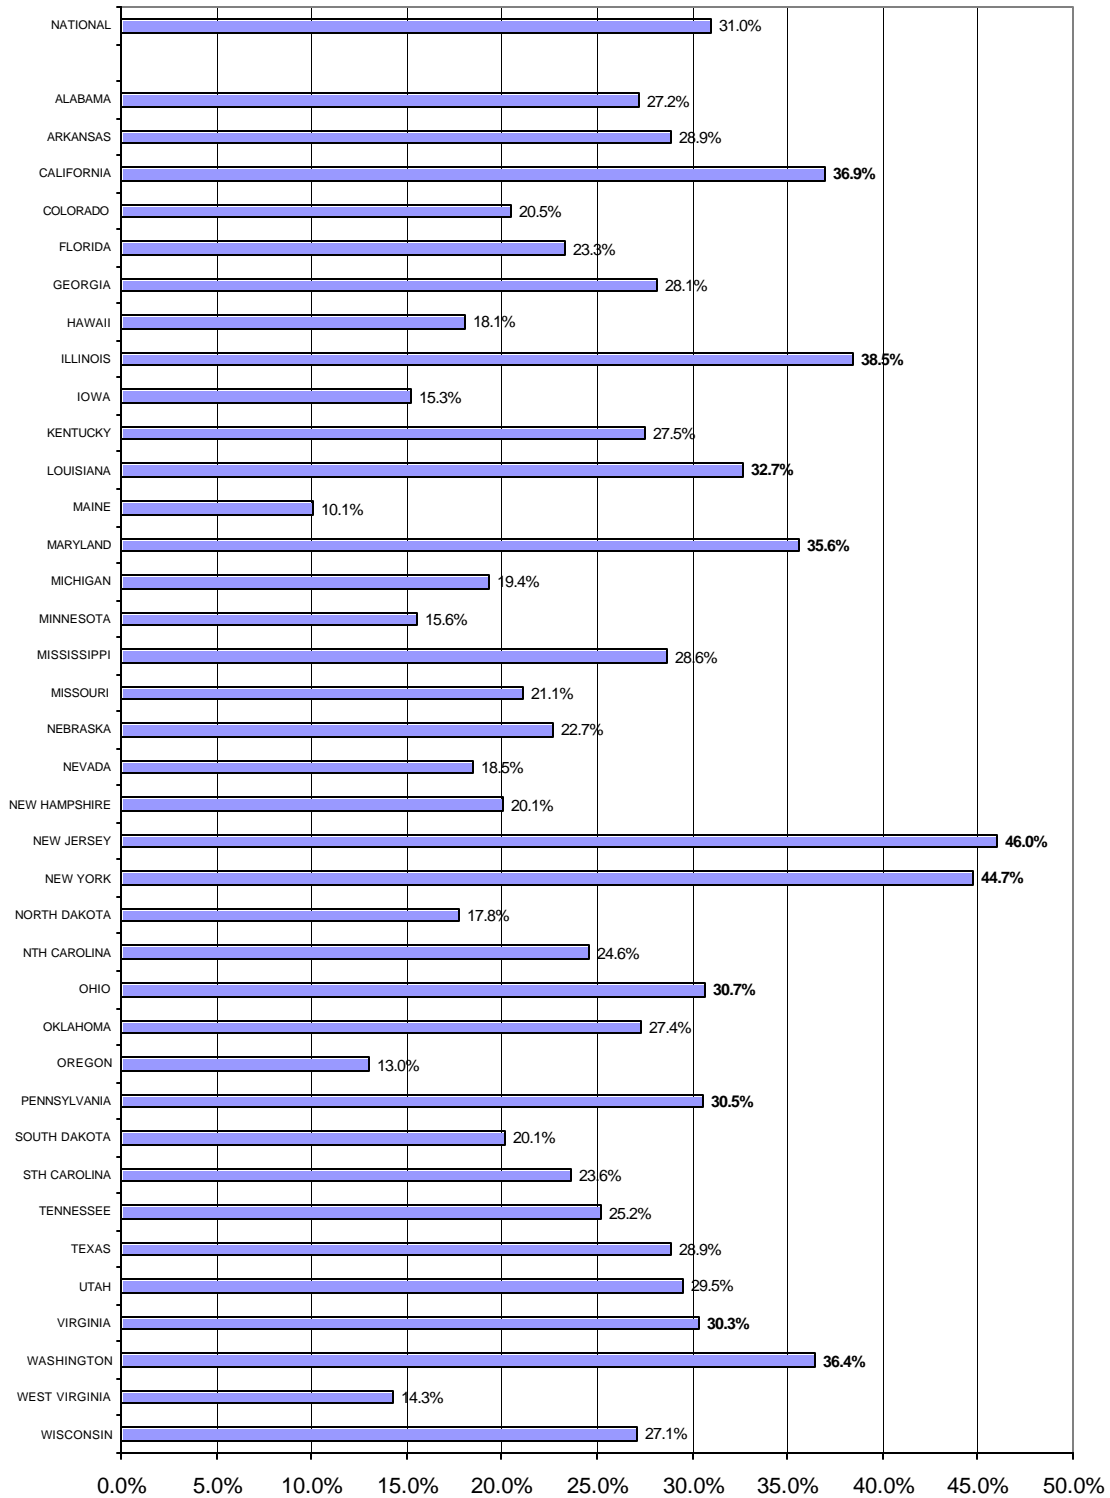

**Fig.6. Drug Offenders as Percentage of New Prison Admissions**

Source: Calculated from National Corrections Reporting Program, 1996 data