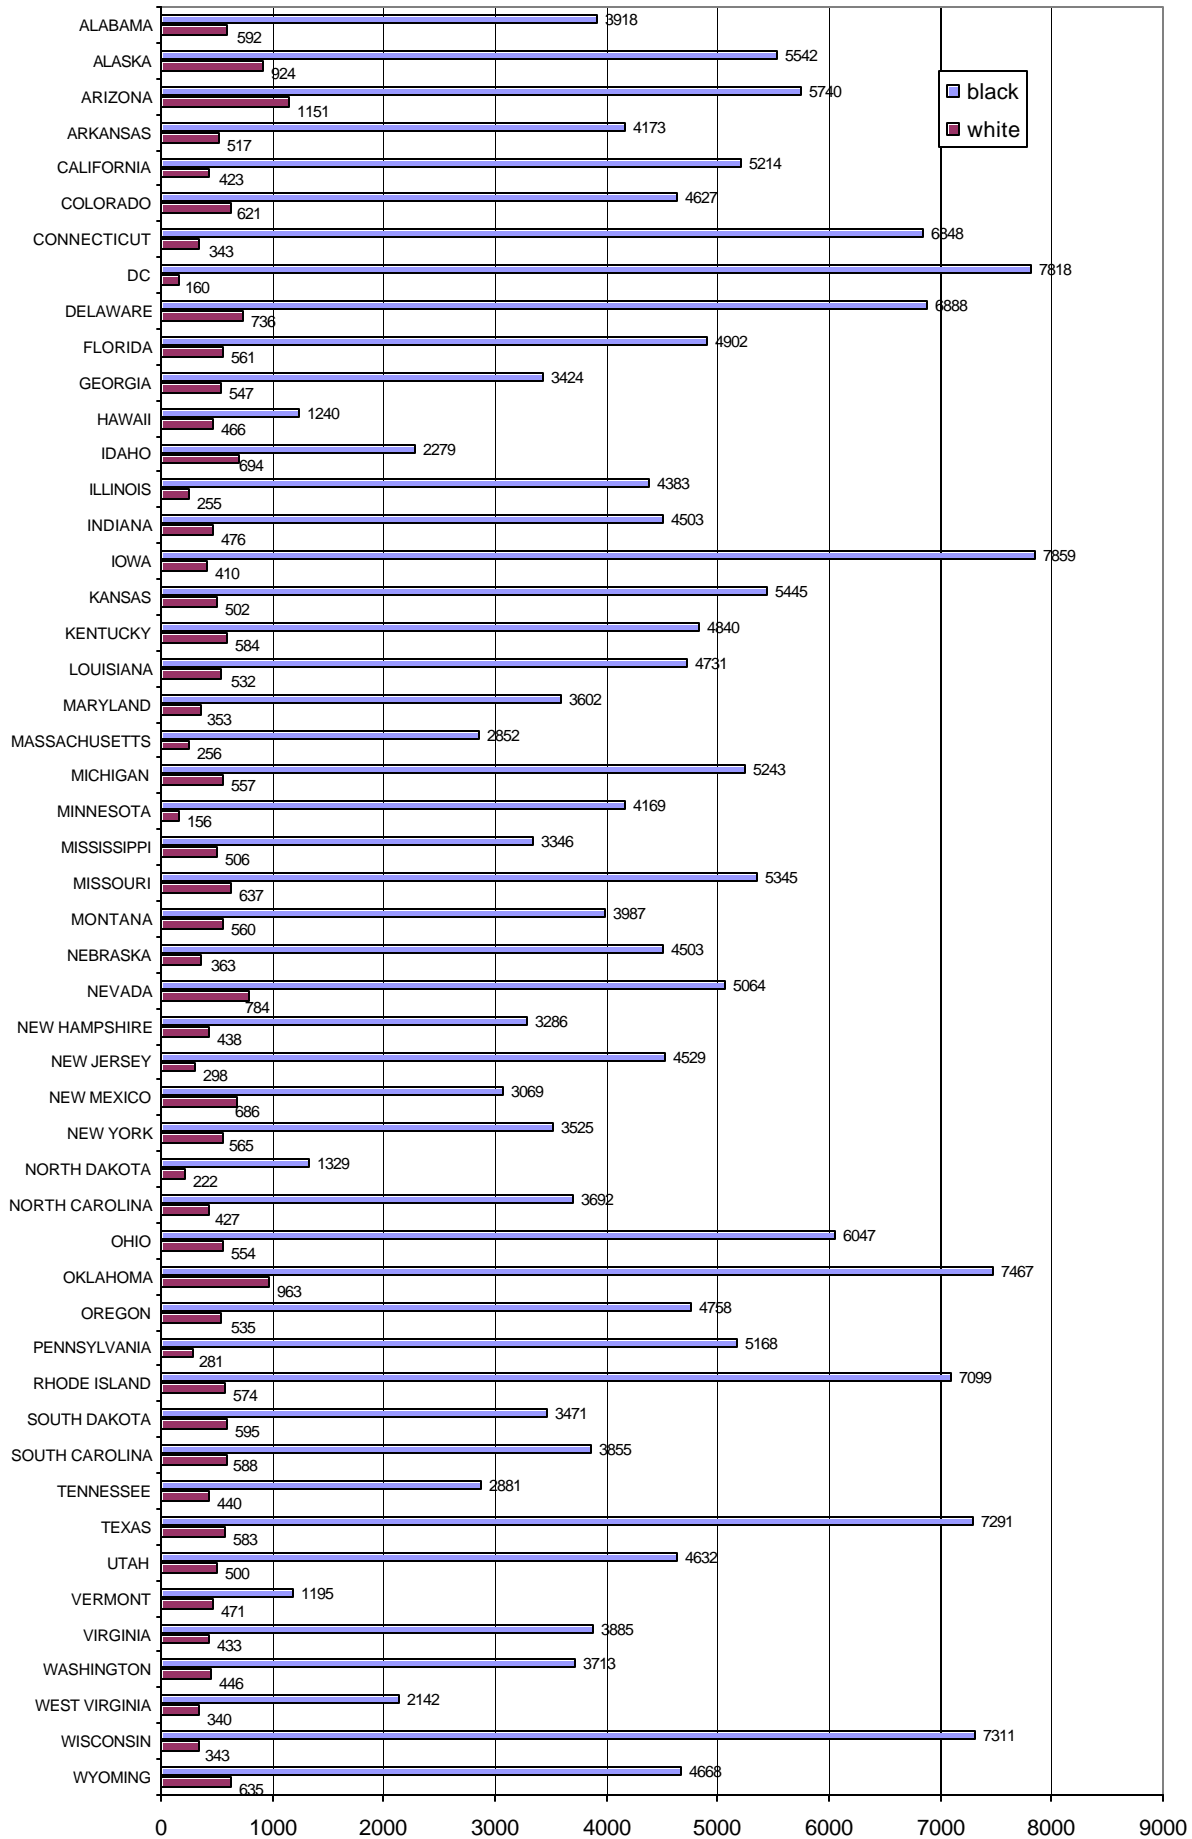

Fig. 4. Male Incarceration Rates by Race

Note: Rates per 100,000 adult male residents of each race.

Source: Bureau of Justice Statistics, *Correctional Populations in the United States, 1996*, and Bureau of Census.