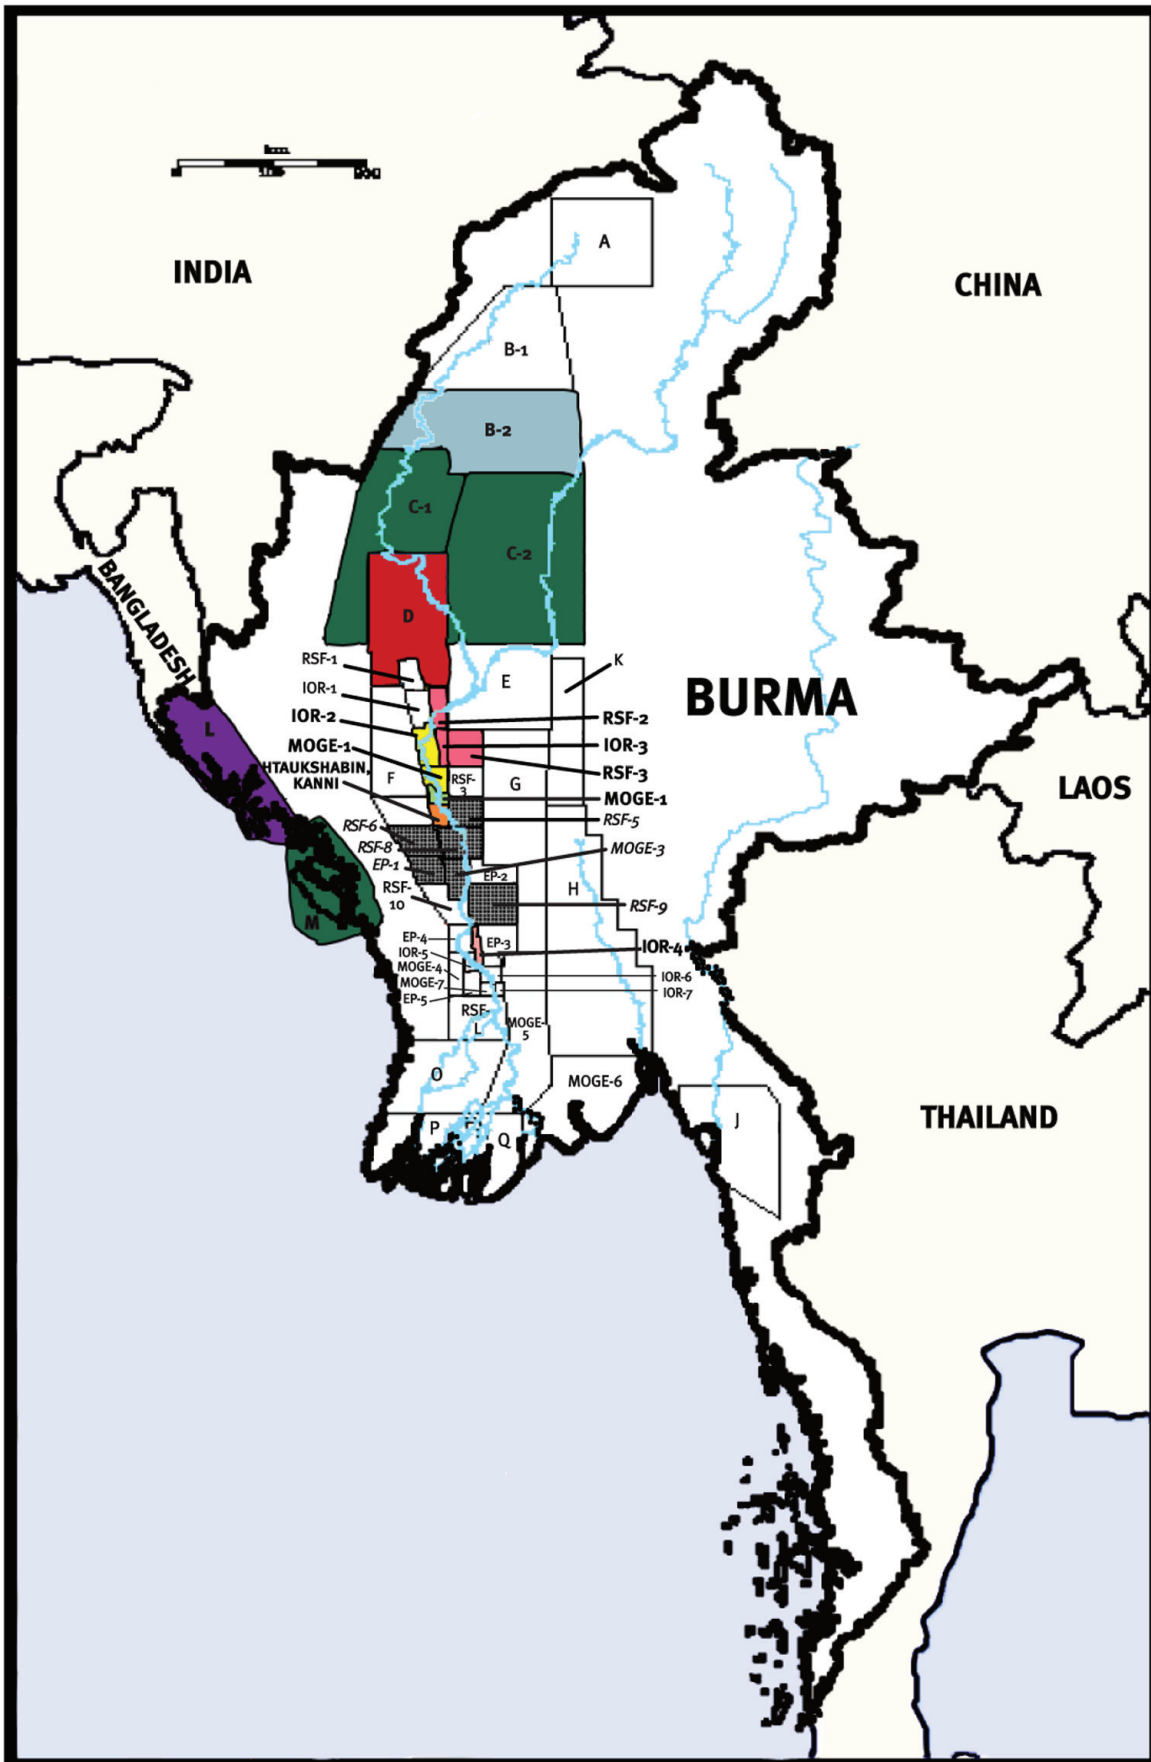

GUIDE TO FOREIGN INVESTMENT IN BURMA'S OIL AND GAS SECTOR: ONSHORE BLOCKS

KEY*

- SILVER WAVE ENERGY
SILVER WAVE SPUTNIK
PETROLEUM
- CHINA NATIONAL OFFSHORE
OIL COMPANY (CNOOC)
MYANMAR LTD.
- CHINA HUANQIU CONTRACTING
AND ENGINEERING CORP.
[CNPC]
- GOLDEN AARON PTE. LTD
- SINOPEC DIANQIANGUI
[SINOPEC]
- FOCUS ENERGY LTD.
- ESSAR OIL
- MPRL E&P PTE. LTD.
- GOLDPETROL JOINT
OPERATING COMPANY
- CHINNERY ASSETS LTD. [CNPC]
- CHINA NATIONAL PETROLEUM
CORP. (CNPC)
- Presumed Abandoned*
- No Information Available

* SELECT PARENT COMPANIES INDICATED
IN BRACKETS

Company profiles that include ownership and other relevant details are available at:
<http://hrw.org/campaigns/burma/drilling>